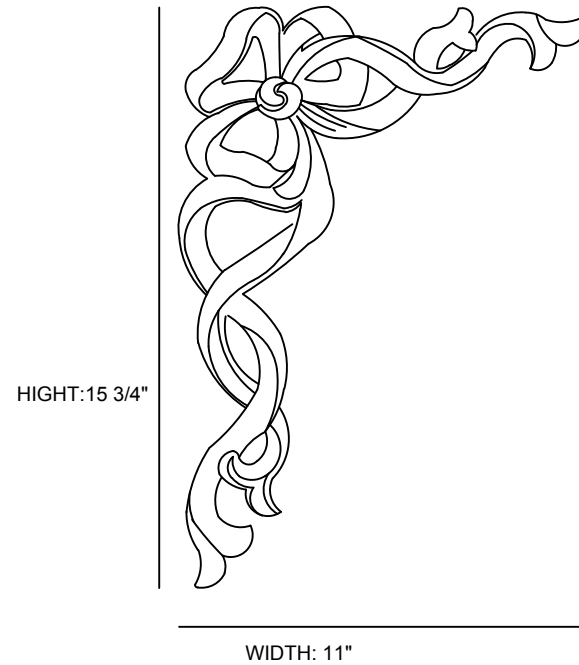

AUTODESK

AUTODESK

AUTODESK

ITEM NUMBER: ONL11X15X01VE-L
11"W x 15 3/4"H x 1 1/8"P Versailles Large Ribbon with Bow Onlay, Left
28W X 40H X 2.7P CM

P: 866.607.0453 / F: 866.591.3143
2300W. Main St. / Clarksville , TX 75426
sales@ekenamillwork.com /www.ekenamillwork.com